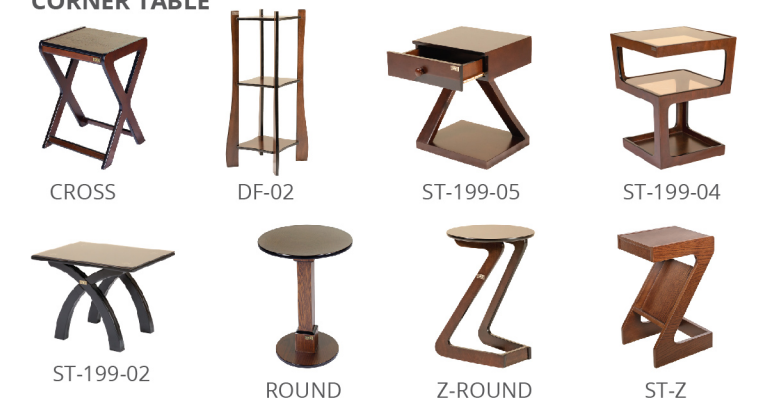

CORNER TABLE